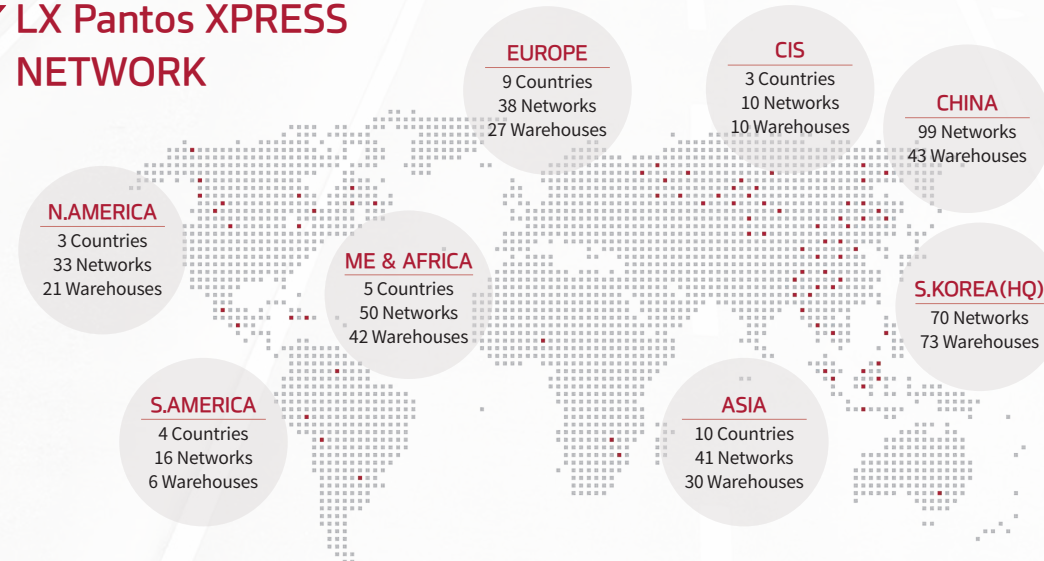

✓ LX Pantos XPRESS SERVICE MAKES DIFFERENCE

No.1 Express Volume in Korea
Yearly **23,000** TON

Coverage of Global Express
220 Countries Door-to-Door Service

No.1 Global Express Experts in Korea
Over **120** Global express specialists

No.1 Global Express Network in Korea
40 Countries **360** Networks

✓ WHY LX Pantos?

One-Stop Express Solution with Large Scale Volume

- Korea No.1 air & ocean volume (Yearly 140,000 TON, 1,650,000 TEU)
- Securing stability based on global carriers contract
- Establishment & operation of global own network

Global Express Partnership & System

- Strategic partnership with global CEP partners
- Various express solution partner collaboration network

Express IT System

- Dedicated global express system (e-Pantos)
- Dashboard-based customized cargo management
- Real-time End-to-End visibility & dashboard PantosView

Express Sales Network

- 15 agency networks, 7 offices nationwide
- Convenient service enquiring and accessibility

Global Express Customs Clearance Solution

- Various customs experience and know-how by country/item
- Consulting service by its own licensed customs agent
- Fast & easy customs clearance

✓ LX Pantos XPRESS NETWORK

✓ The Best Global Express Partner, LX Pantos Links Customers and the World ✓